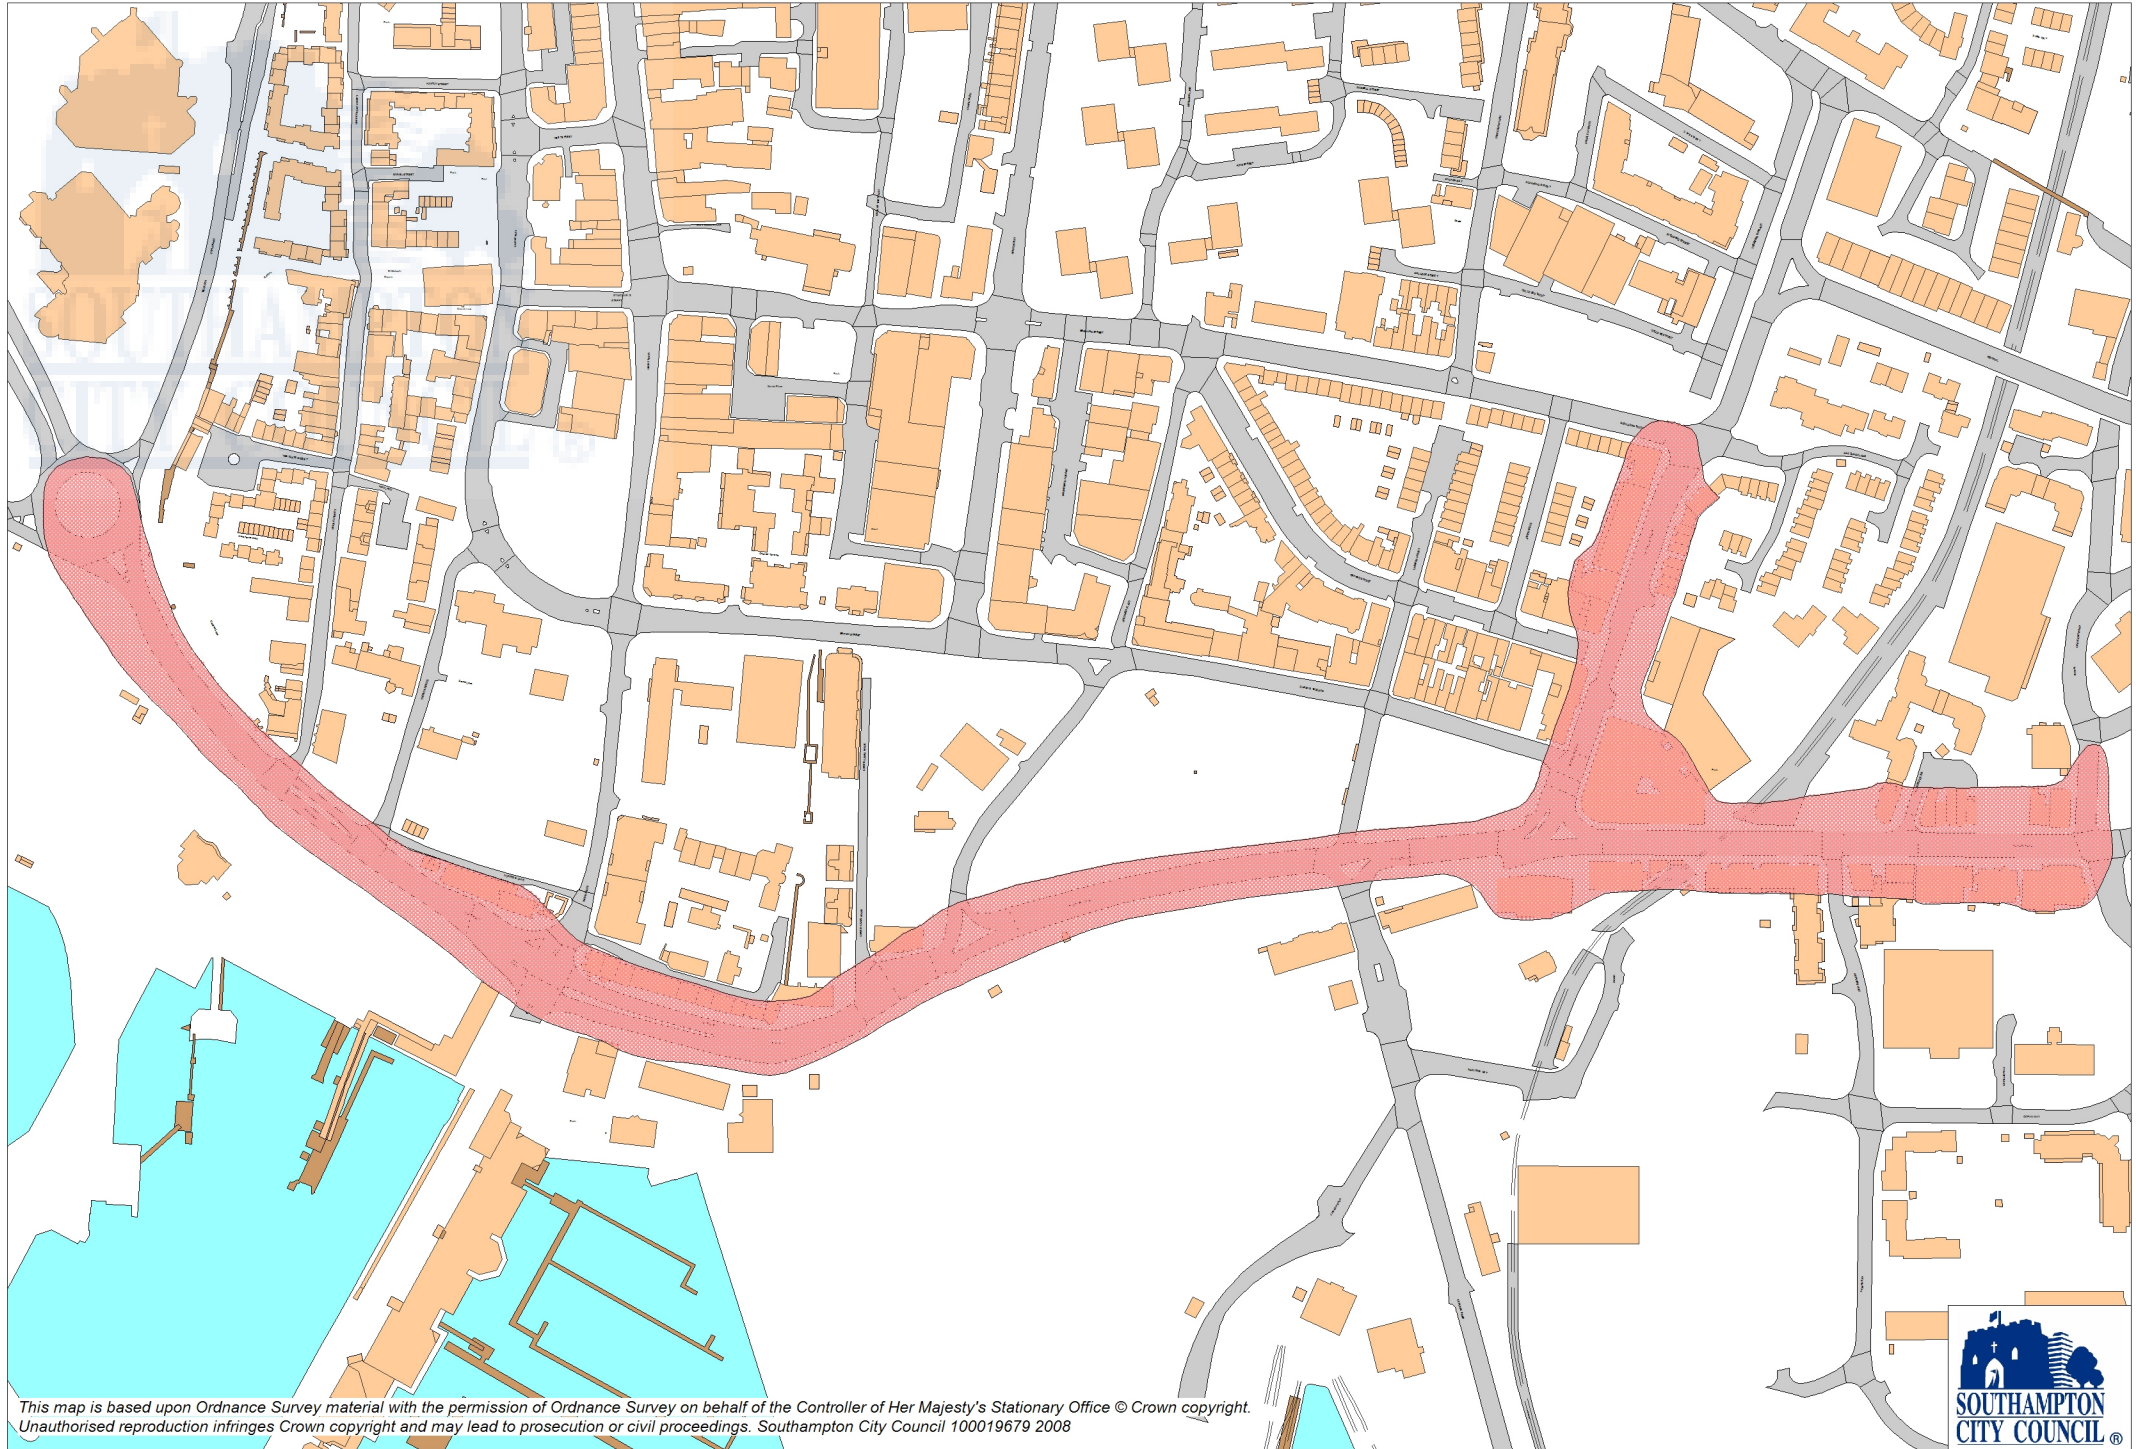

# AIR QUALITY MANAGEMENT AREA 4

This map is based upon Ordnance Survey material with the permission of Ordnance Survey on behalf of the Controller of Her Majesty's Stationary Office © Crown copyright. Unauthorised reproduction infringes Crown copyright and may lead to prosecution or civil proceedings. Southampton City Council 100019679 2008